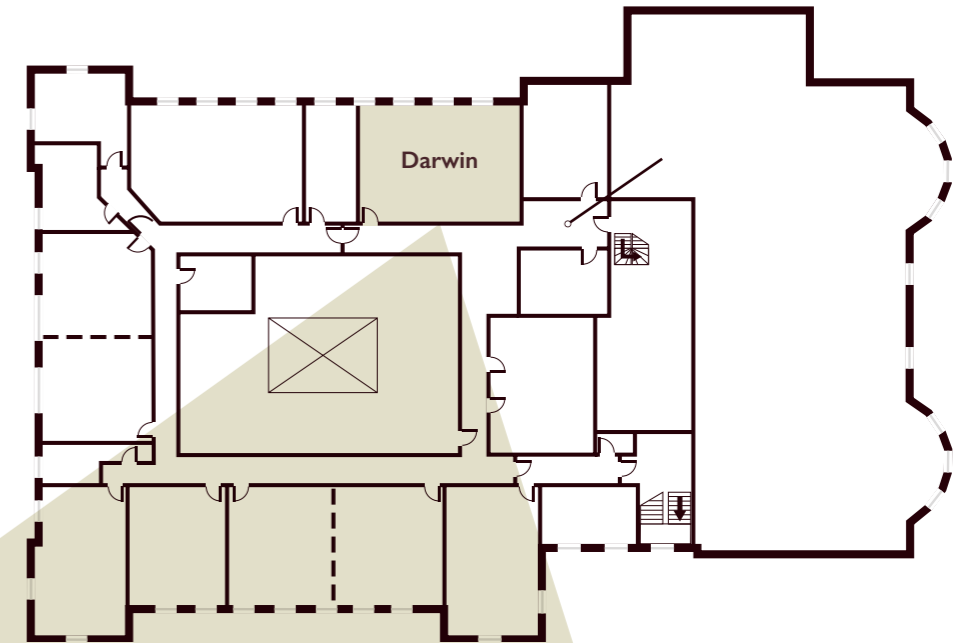

## Configure your room

Theatre  
50

Classroom  
16

Boardroom  
20

Cabaret  
20

Banquet  
N/A

U-shape  
20

Horseshoe  
25  
(without tables)

## Conference equipment

Whiteboard

LCD Projector

Flipchart

Trainers Tool Box

Specialist conference equipment  
can be ordered as required

Darwin

Room dimensions 9.03m(L) x 6.76m(W) x 2.2m(H)