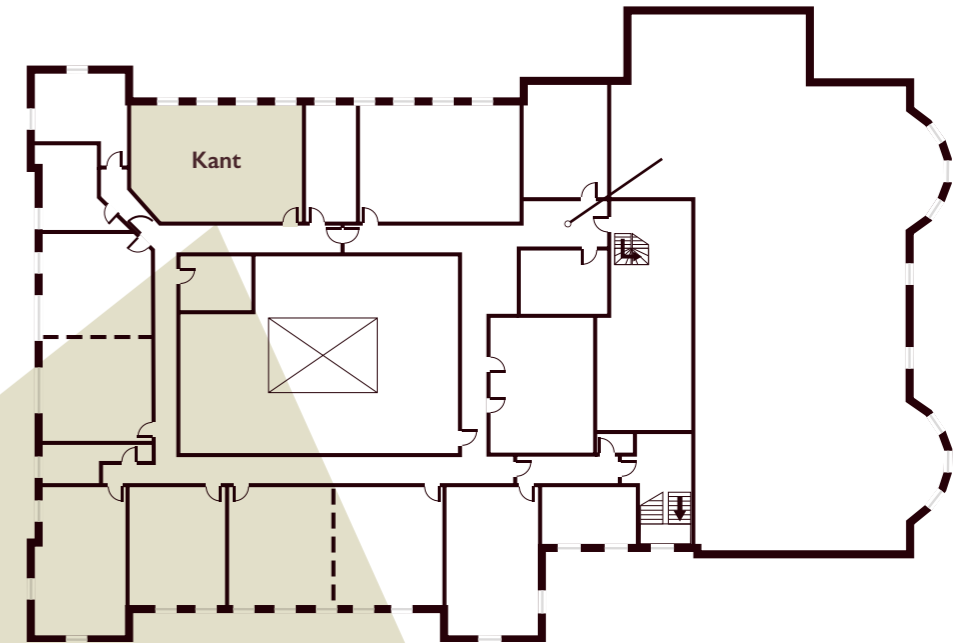

U-shape
20

Horseshoe
25
(without tables)

Conference equipment

Whiteboard

LCD Projector

Flipchart

Trainers Tool Box

Specialist conference equipment
can be ordered as required

Room dimensions 9.73m(L) x 6.76m(W) x 2.2m(H)

Additional options

Telephone point available, hard wired internet available,
microphone and pa system available*
Further items are available for this room

Key