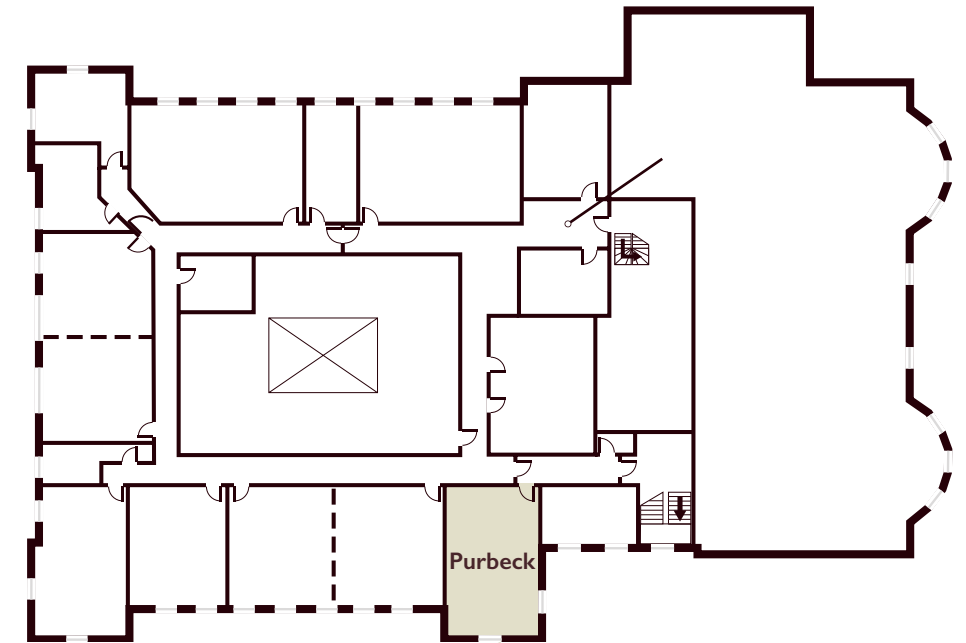

U-shape
14

Horseshoe
N/A

(without tables)

Conference equipment

Whiteboard

LCD Projector

Flipchart

Trainers Tool Box

Specialist conference equipment
can be ordered as required

Room dimensions 8.5m(L) x 5.2m(W) x 2.35m(H)

Additional options

Telephone point available, hard wired internet available,
microphone and pa system available*
Further items are available for this room