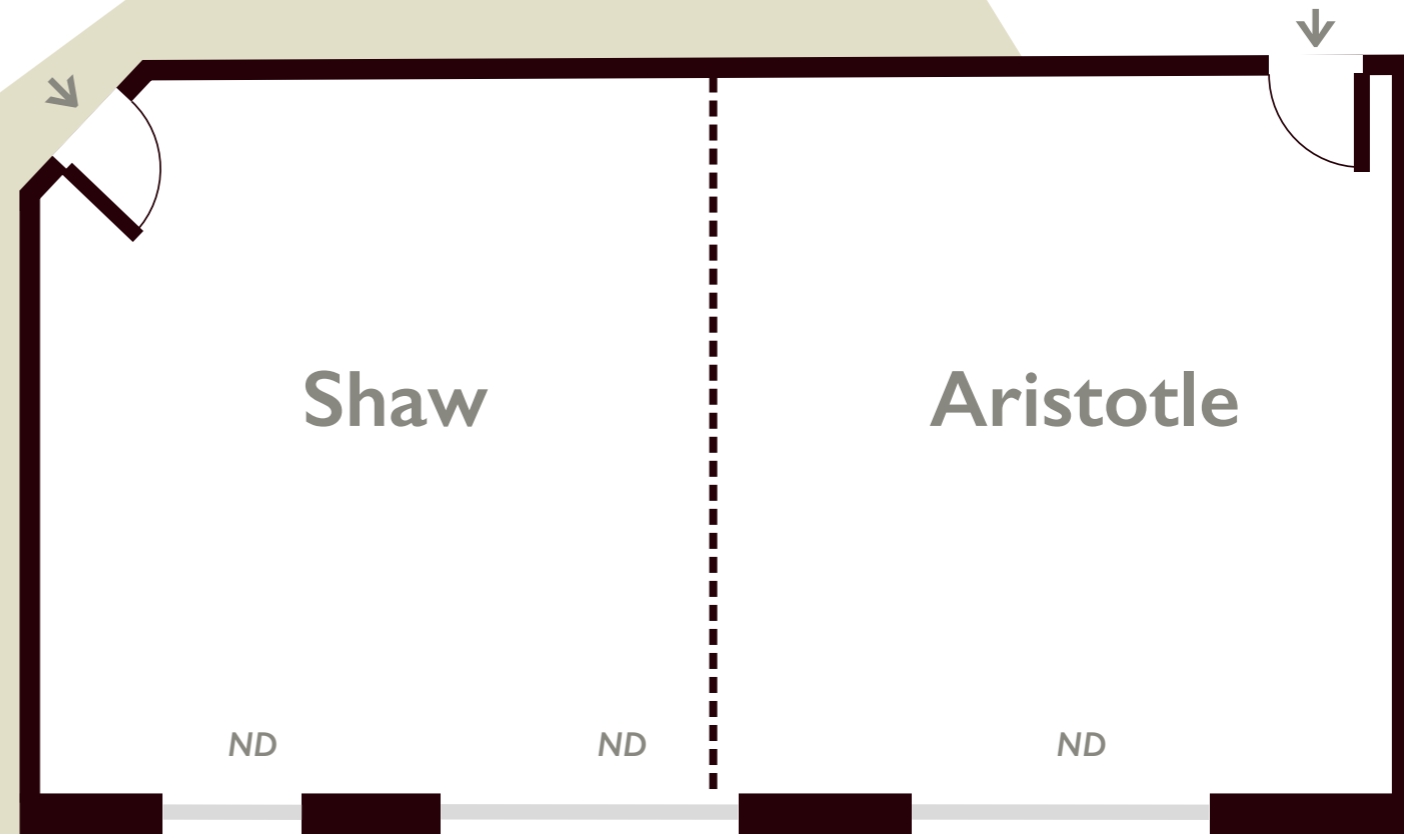

## Configure your room

- Theatre  
60 
- Classroom  
22 
- Boardroom  
24 
- Cabaret  
30 
- Banquet  
N/A 
- U-shape  
26 
- Horseshoe  
32 

(without tables)

## Conference equipment

- Whiteboard
- LCD Projector
- Flipchart
- Trainers Tool Box

Specialist conference equipment can be ordered as required

Room dimensions 12.02m(L) x 6.42m(W) x 2.2m(H)