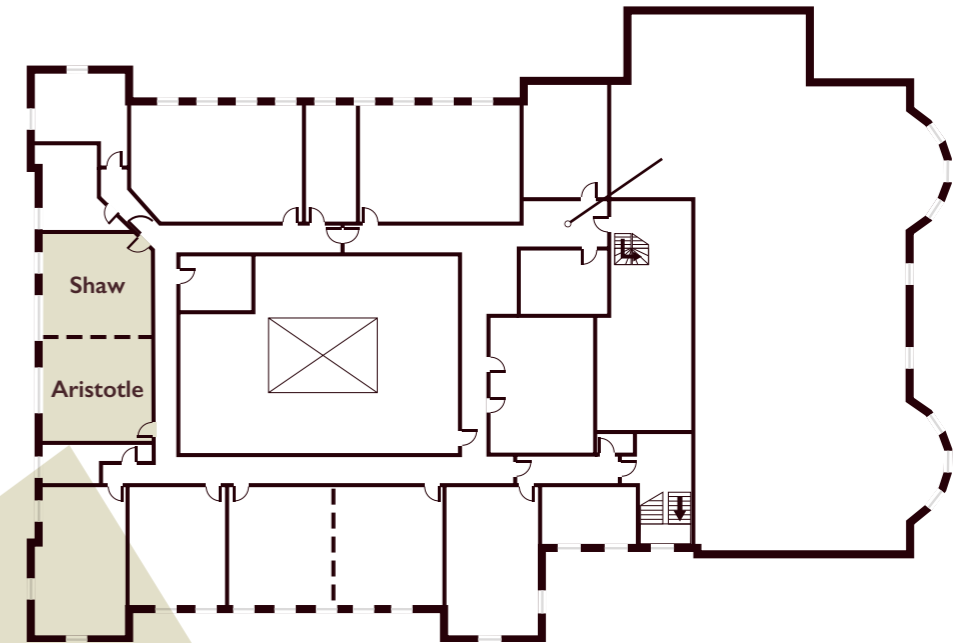

## Configure your room

- Theatre  
60 
- Classroom  
22 
- Boardroom  
24 
- Cabaret  
30 
- Banquet  
N/A 
- U-shape  
26 
- Horseshoe  
32 

(without tables)

## Conference equipment

- Whiteboard
- LCD Projector
- Flipchart
- Trainers Tool Box

Specialist conference equipment can be ordered as required

Room dimensions 12.02m(L) x 6.42m(W) x 2.2m(H)