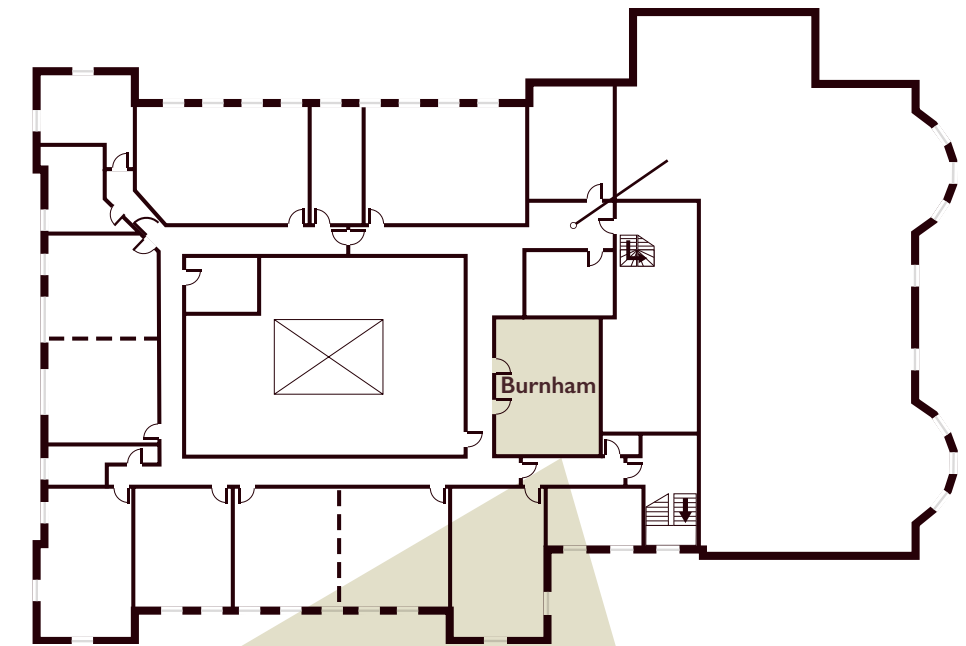

## Conference equipment

Whiteboard

LCD Projector

Flipchart

Trainers Tool Box

Specialist conference equipment  
can be ordered as required

Room dimensions 7.55m(L) x 5.9m(W) x 2.35m(H)