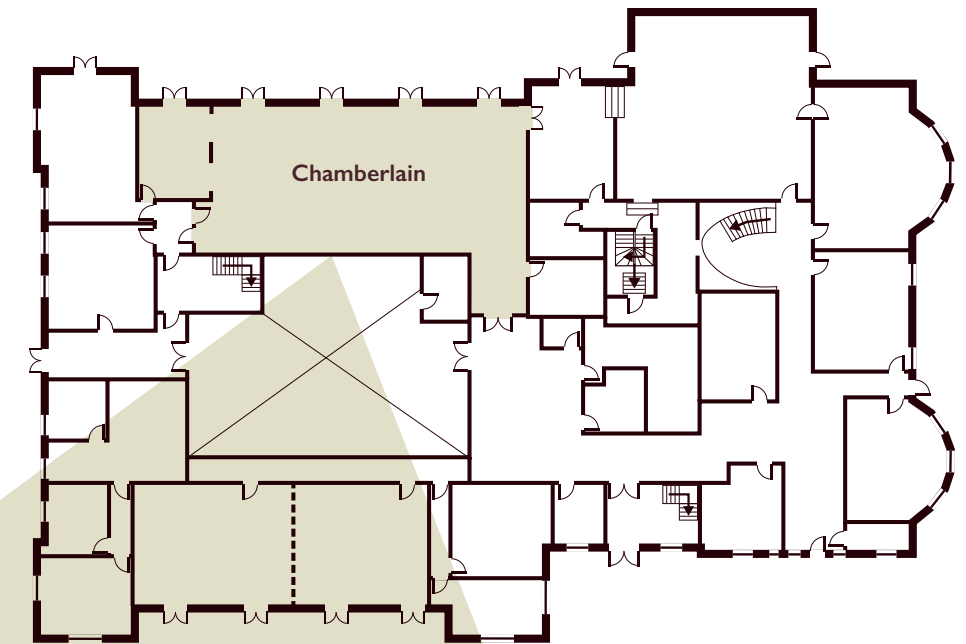

Highfield Park - Chamberlain

Ground floor

Configure your room

- Theatre
  N/A
- Classroom
  N/A
- Boardroom
  N/A
- Cabaret
  N/A
- Banquet
  160
- U-shape
  N/A
- Horseshoe
  N/A
  (without tables)

Conference equipment

- Whiteboard
- LCD Projector
- Flipchart
- Trainers Tool Box
- Specialist conference equipment can be ordered as required

Additional options

Telephone point available, hard wired internet available, microphone and pa system available*
Further items are available for this room

Key

- ← Entrance
- ND Natural Daylight

Room dimensions 17.92(L) x 8.42m(W) x 2.67(H)

Highfield Park, Church Lane, Heckfield, Hook, Hampshire RG27 0LG

For more information call 01189 326 369 or click www.highfieldpark.com

* Charges may apply