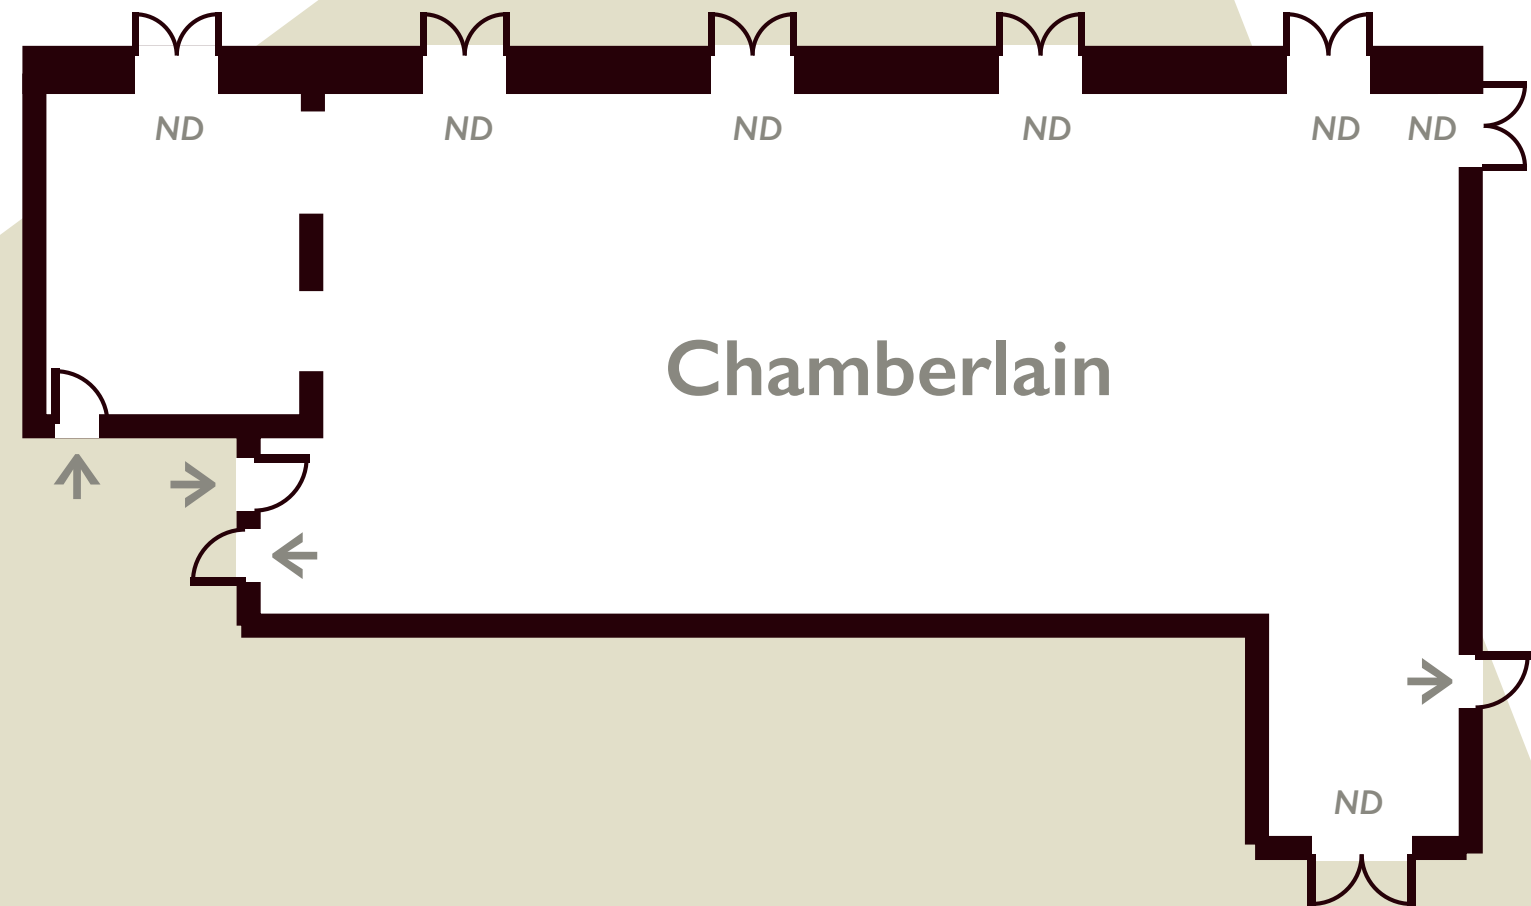

Highfield Park - Chamberlain

Ground floor

Configure your room

- Theatre
  N/A
- Classroom
  N/A
- Boardroom
  N/A
- Cabaret
  N/A
- Banquet
  160
- U-shape
  N/A
- Horseshoe
  N/A
  (without tables)

Conference equipment

- Whiteboard
- LCD Projector
- Flipchart
- Trainers Tool Box
- Specialist conference equipment can be ordered as required

Additional options

Telephone point available, hard wired internet available, microphone and pa system available*
Further items are available for this room

Key

- ← Entrance
- ND Natural Daylight

Room dimensions 17.92(L) x 8.42m(W) x 2.67(H)

Highfield Park, Church Lane, Heckfield, Hook, Hampshire RG27 0LG

For more information call 01189 326 369 or click www.highfieldpark.com

* Charges may apply