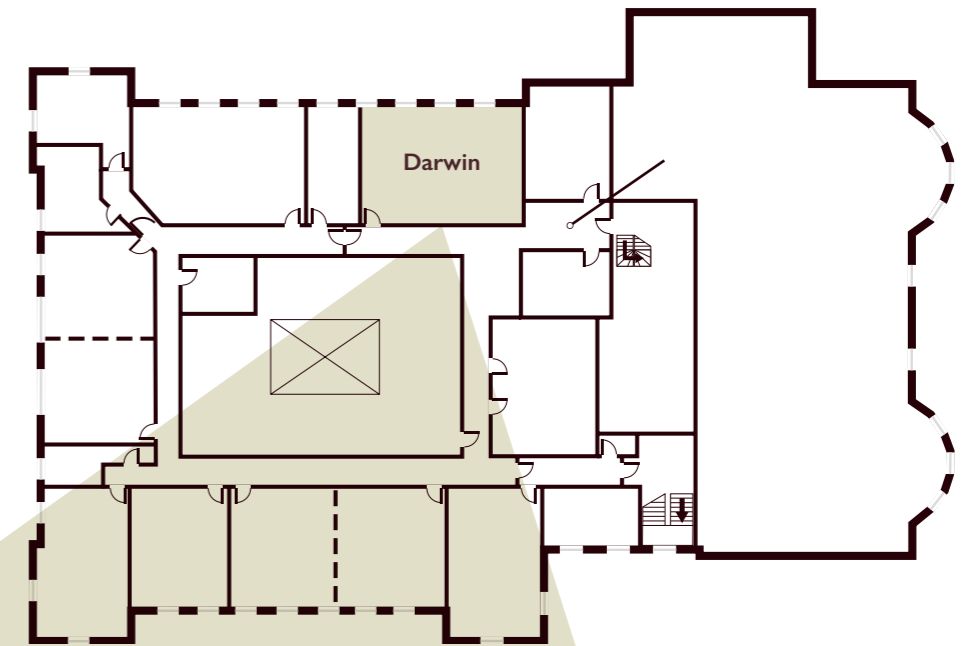

U-shape
20

Horseshoe
25

(without tables)

Conference equipment

Whiteboard

LCD Projector

Flipchart

Trainers Tool Box

Specialist conference equipment
can be ordered as required

Room dimensions 9.03m(L) x 6.76m(W) x 2.2m(H)

Additional options

Telephone point available, hard wired internet available,
microphone and pa system available*
Further items are available for this room