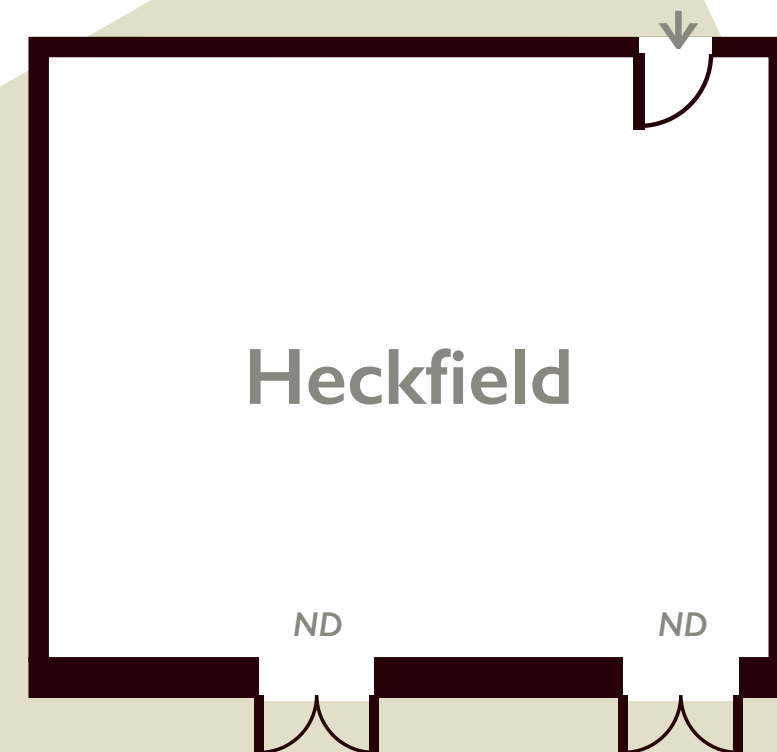

U-shape
26

Horseshoe
26

(without tables)

Conference equipment

Whiteboard

LCD Projector

Flipchart

Trainers Tool Box

Specialist conference equipment
can be ordered as required

Room dimensions 9.91m(L) x 6.91m(W) x 2.67m(H)

Additional options

Telephone point available, hard wired internet available,
microphone and pa system available*
Further items are available for this room