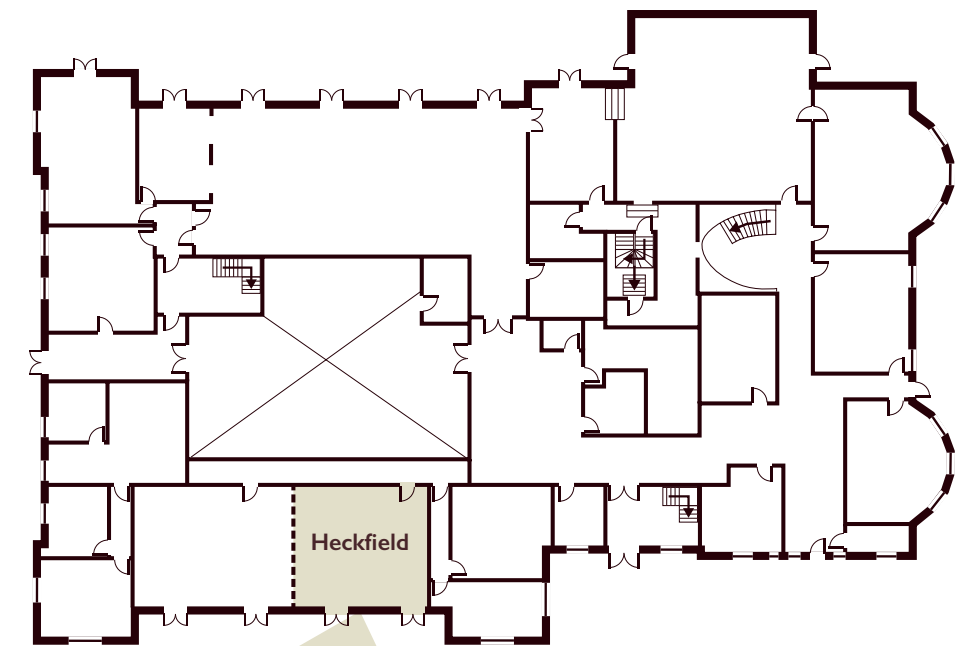

U-shape
26

Horseshoe
26

(without tables)

Conference equipment

Whiteboard

LCD Projector

Flipchart

Trainers Tool Box

Specialist conference equipment
can be ordered as required

Room dimensions 9.91m(L) x 6.91m(W) x 2.67m(H)

Additional options

Telephone point available, hard wired internet available,
microphone and pa system available*
Further items are available for this room