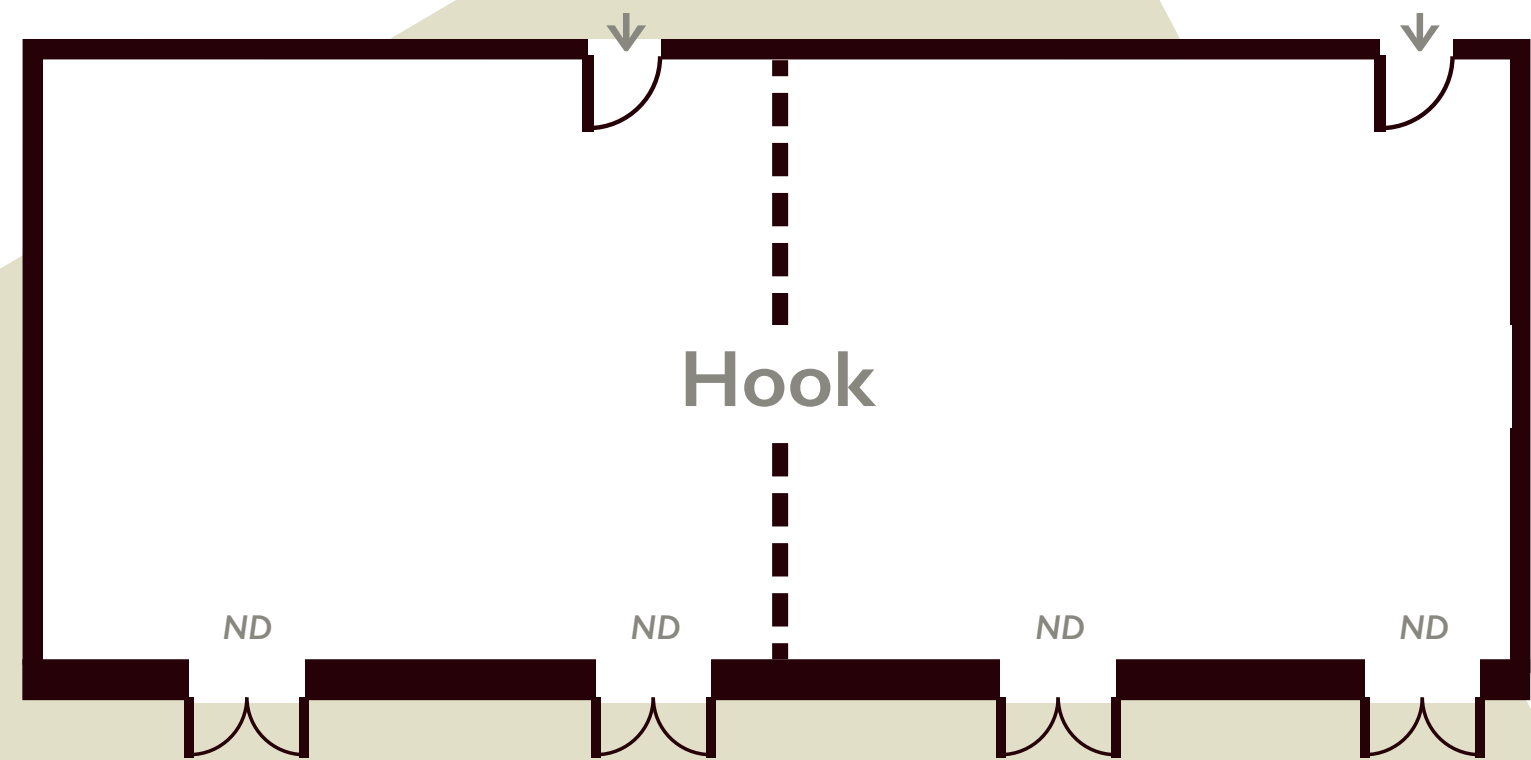

U-shape
50

Horseshoe
50

(without tables)

Conference equipment

Whiteboard

LCD Projector

Flipchart

Trainers Tool Box

Specialist conference equipment
can be ordered as required

Room dimensions 18.1m(L) x 6.91m(W) x 2.67m(H)

Additional options

Telephone point available, hard wired internet available,
microphone and pa system available*
Further items are available for this room