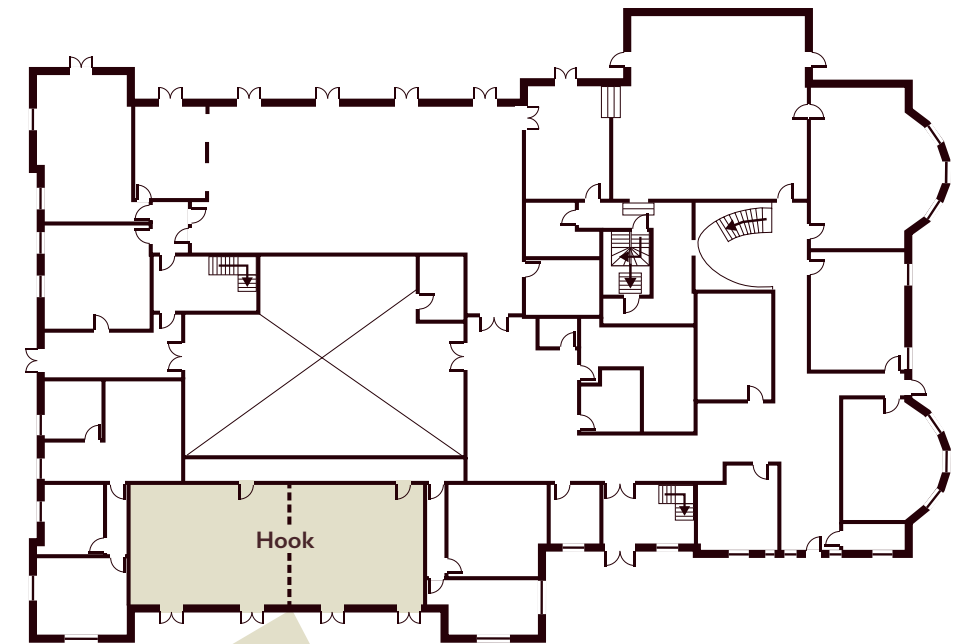

U-shape
50

Horseshoe
50

(without tables)

Conference equipment

Whiteboard

LCD Projector

Flipchart

Trainers Tool Box

Specialist conference equipment
can be ordered as required

Room dimensions 18.1m(L) x 6.91m(W) x 2.67m(H)

Additional options

Telephone point available, hard wired internet available,
microphone and pa system available*
Further items are available for this room