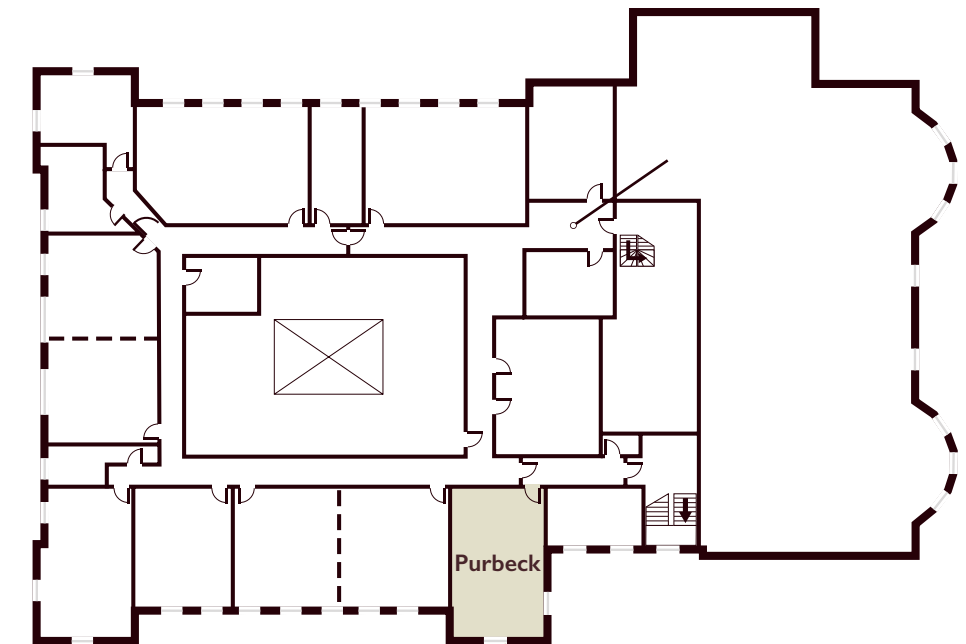

U-shape
14

Horseshoe
N/A

(without tables)

Conference equipment

Whiteboard

LCD Projector

Flipchart

Trainers Tool Box

Specialist conference equipment
can be ordered as required

Room dimensions 8.5m(L) x 5.2m(W) x 2.35m(H)

Additional options

Telephone point available, hard wired internet available,
microphone and pa system available*
Further items are available for this room