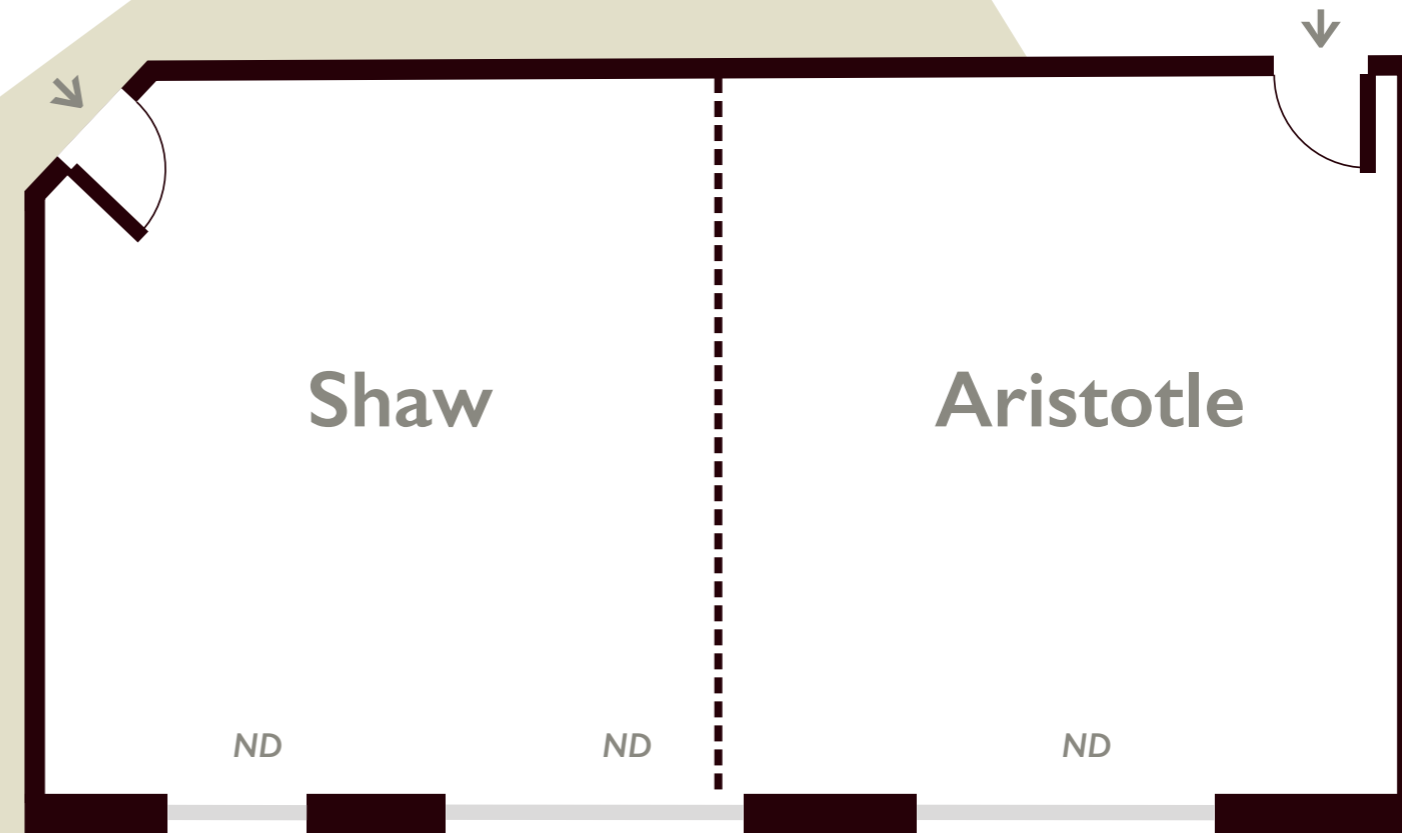

U-shape
26

Horseshoe
32

(without tables)

Conference equipment

Whiteboard

LCD Projector

Flipchart

Trainers Tool Box

Specialist conference equipment
can be ordered as required

Room dimensions 12.02m(L) x 6.42m(W) x 2.2m(H)

Additional options

Telephone point available, hard wired internet available,
microphone and pa system available*
Further items are available for this room