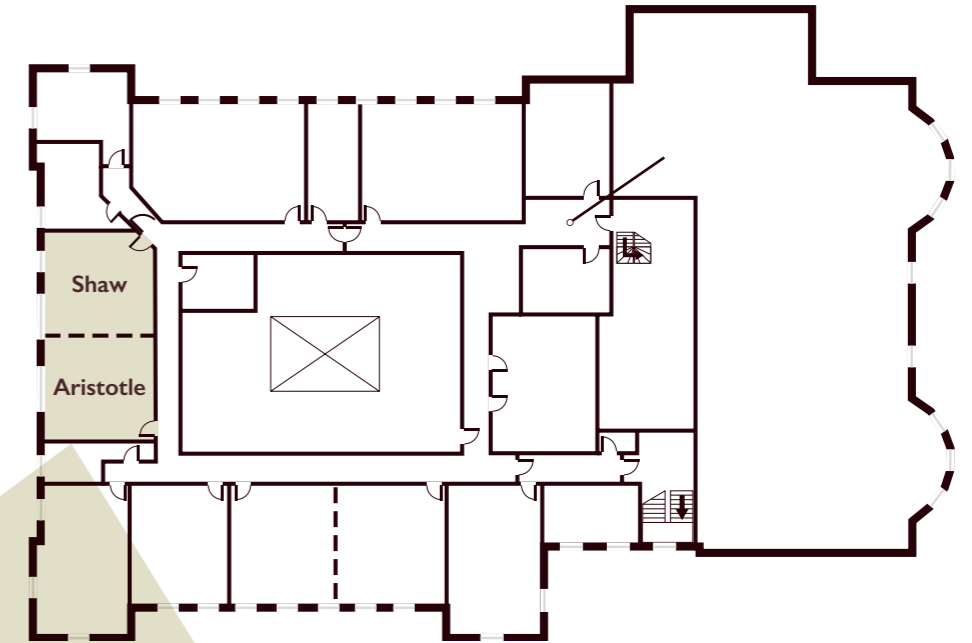

Highfield Park - Shaw/Aristotle

1st floor

Configure your room

Theatre
60

Classroom
22

Boardroom
24

Cabaret
30

Banquet
N/A

U-shape
26

Horseshoe
32

(without tables)

Conference equipment

Whiteboard

LCD Projector

Flipchart

Trainers Tool Box

Specialist conference equipment
can be ordered as required

Room dimensions 12.02m(L) x 6.42m(W) x 2.2m(H)

Additional options

Telephone point available, hard wired internet available,
microphone and pa system available*
Further items are available for this room