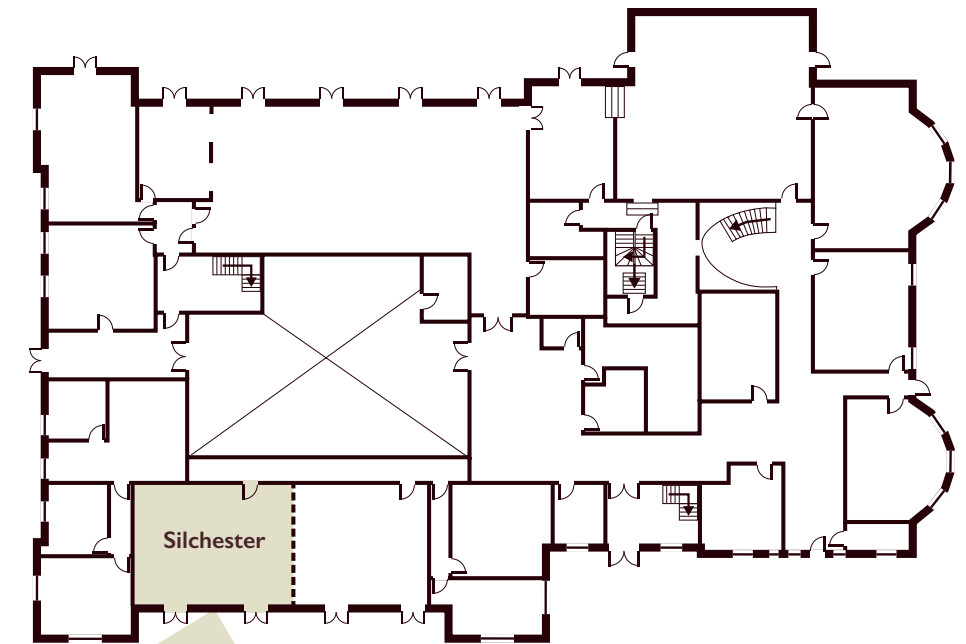

Highfield Park – Silchester

Ground floor

Configure your room

- Theatre
50
- Classroom
20
- Boardroom
16
- Cabaret
26
- Banquet
N/A
- U-shape
20
- Horseshoe
22

(without tables)

Conference equipment

- Whiteboard
- LCD Projector
- Flipchart
- Trainers Tool Box

Specialist conference equipment can be ordered as required

Room dimensions 8.19m(L) x 7.1m(W) x 2.67m(H)

Additional options

Telephone point available, hard wired internet available, microphone and pa system available*
Further items are available for this room