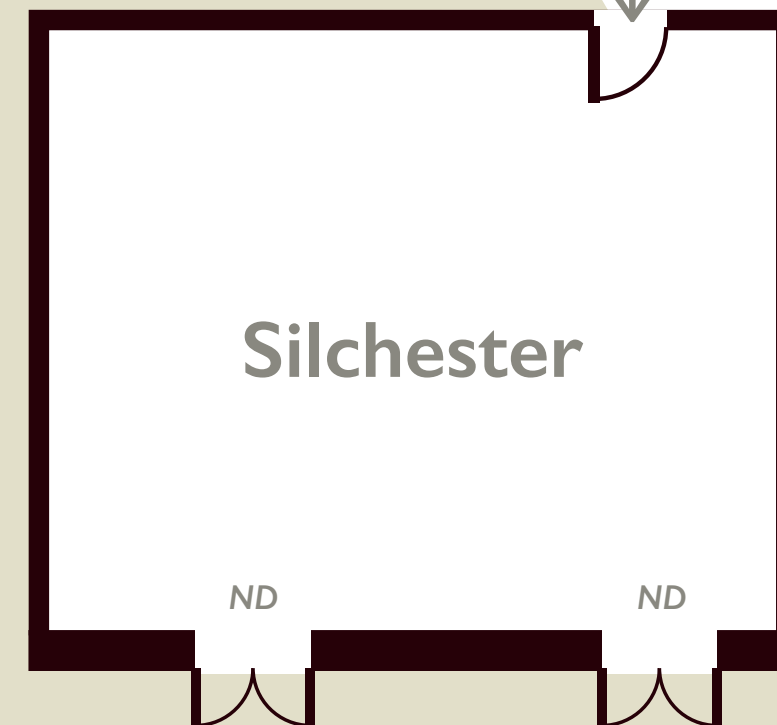

Highfield Park – Silchester

Ground floor

Configure your room

- Theatre
50
- Classroom
20
- Boardroom
16
- Cabaret
26
- Banquet
N/A
- U-shape
20
- Horseshoe
22

(without tables)

Conference equipment

- Whiteboard
- LCD Projector
- Flipchart
- Trainers Tool Box

Specialist conference equipment can be ordered as required

Room dimensions 8.19m(L) x 7.1m(W) x 2.67m(H)

Additional options

Telephone point available, hard wired internet available, microphone and pa system available*
Further items are available for this room