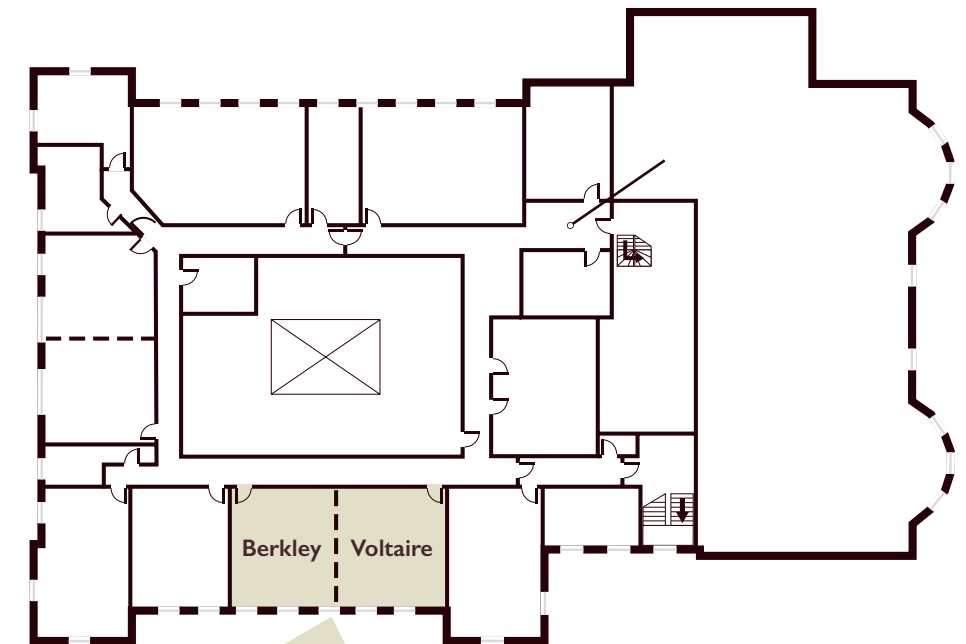

Highfield Park – Berkley/Voltaire

1st floor

Configure your room

- Theatre
80 
 - Classroom
30 
 - Boardroom
30 
 - Cabaret
50 
 - Banquet
N/A 
 - U-shape
26 
 - Horseshoe
26 
- (without tables)

Conference equipment

- Whiteboard
 - LCD Projector
 - Flipchart
 - Trainers Tool Box
- Specialist conference equipment can be ordered as required

Room dimensions | 11.8m(L) x 6.67m(W) x 2.2m(H)

Additional options

Telephone point available, hard wired internet available, microphone and pa system available*
Further items are available for this room