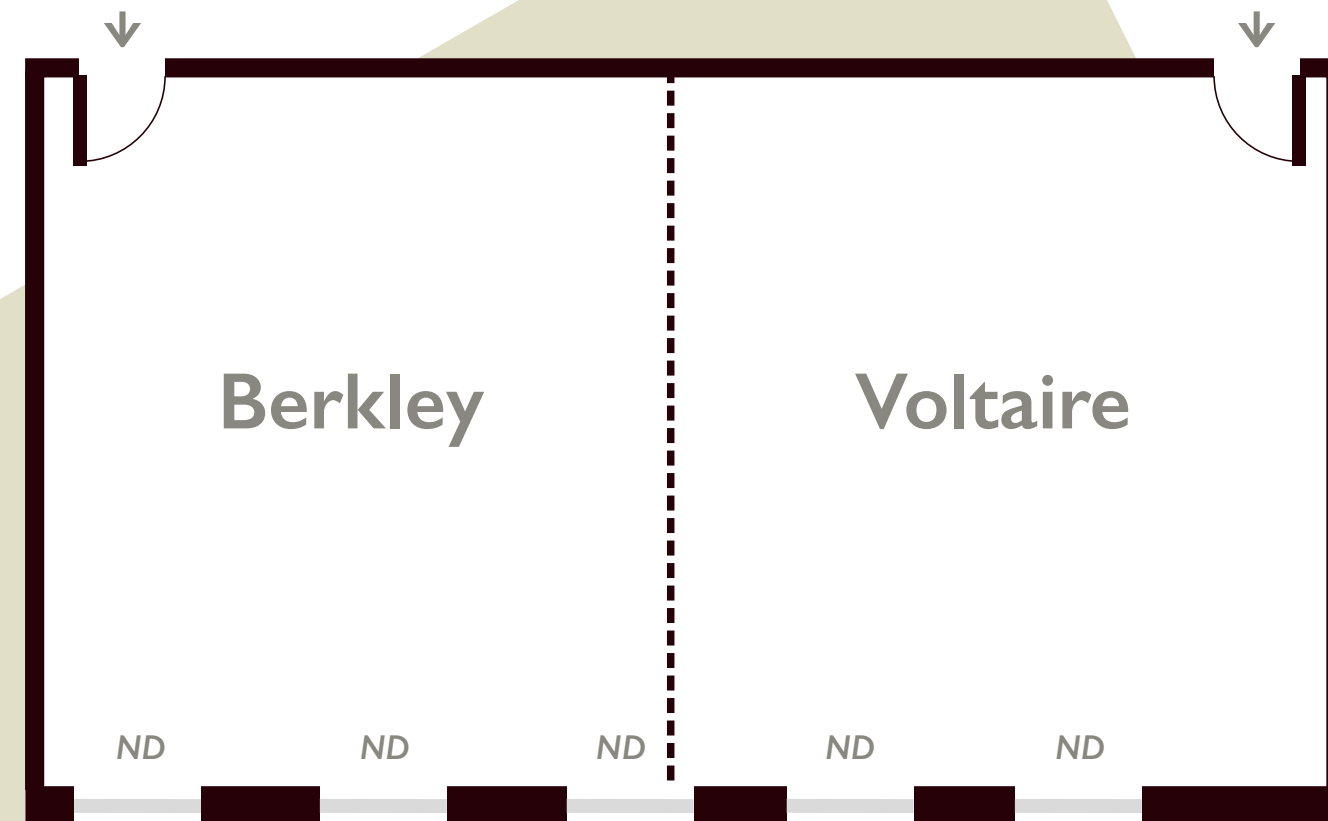

Highfield Park – Berkley/Voltaire

1st floor

Configure your room

- Theatre
80 
 - Classroom
30 
 - Boardroom
30 
 - Cabaret
50 
 - Banquet
N/A 
 - U-shape
26 
 - Horseshoe
26 
- (without tables)

Conference equipment

- Whiteboard
 - LCD Projector
 - Flipchart
 - Trainers Tool Box
- Specialist conference equipment can be ordered as required

Room dimensions | 11.8m(L) x 6.67m(W) x 2.2m(H)

Additional options

Telephone point available, hard wired internet available, microphone and pa system available*
Further items are available for this room