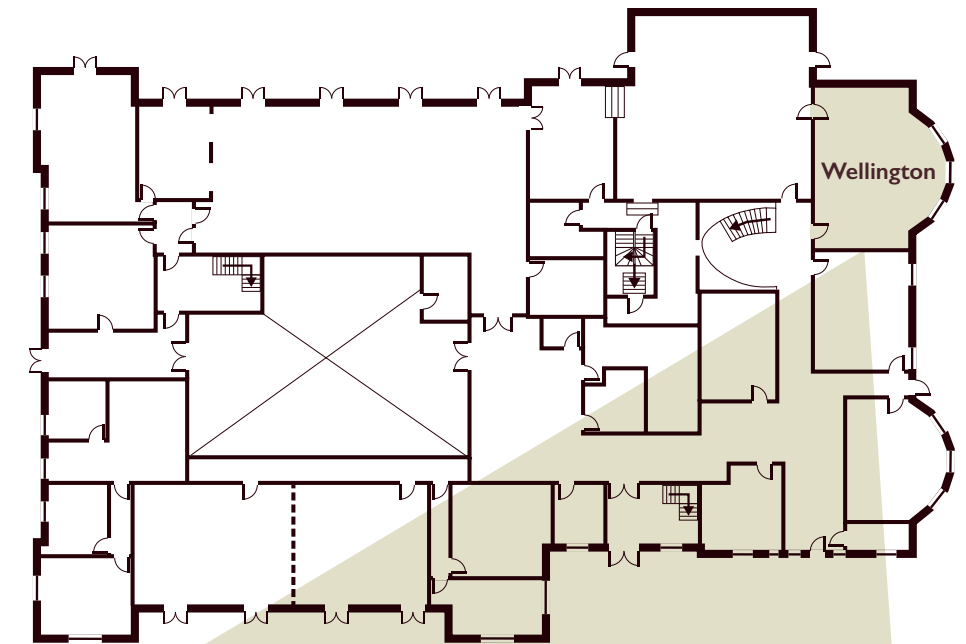

Highfield Park – Wellington

Ground floor

Configure your room

- Theatre
60
- Classroom
20
- Boardroom
28
- Cabaret
30
- Banquet
47
- U-shape
25
- Horseshoe
24
(without tables)

Conference equipment

- Whiteboard
 - LCD Projector
 - Flipchart
 - Trainers Tool Box
- Specialist conference equipment can be ordered as required

Room dimensions 9.68m(L) x 4.81m(W) x 3.05m(H)

Additional options

Telephone point available, hard wired internet available, microphone and pa system available*
Further items are available for this room

Key