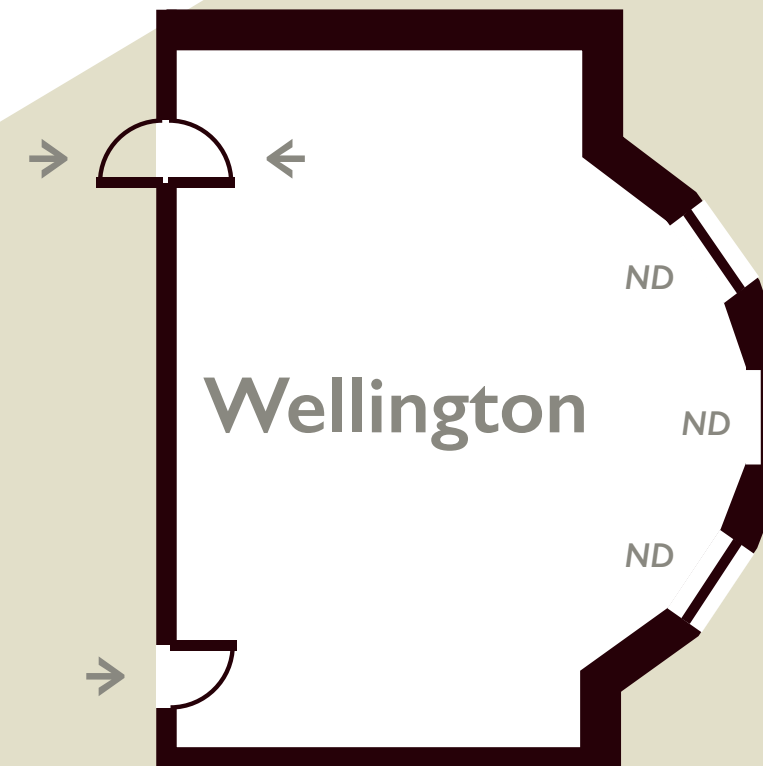

Highfield Park – Wellington

Ground floor

Configure your room

- Theatre
60
- Classroom
20
- Boardroom
28
- Cabaret
30
- Banquet
47
- U-shape
25
- Horseshoe
24
(without tables)

Conference equipment

- Whiteboard
 - LCD Projector
 - Flipchart
 - Trainers Tool Box
- Specialist conference equipment can be ordered as required

Room dimensions 9.68m(L) x 4.81m(W) x 3.05m(H)

Additional options

Telephone point available, hard wired internet available, microphone and pa system available*
Further items are available for this room

Key